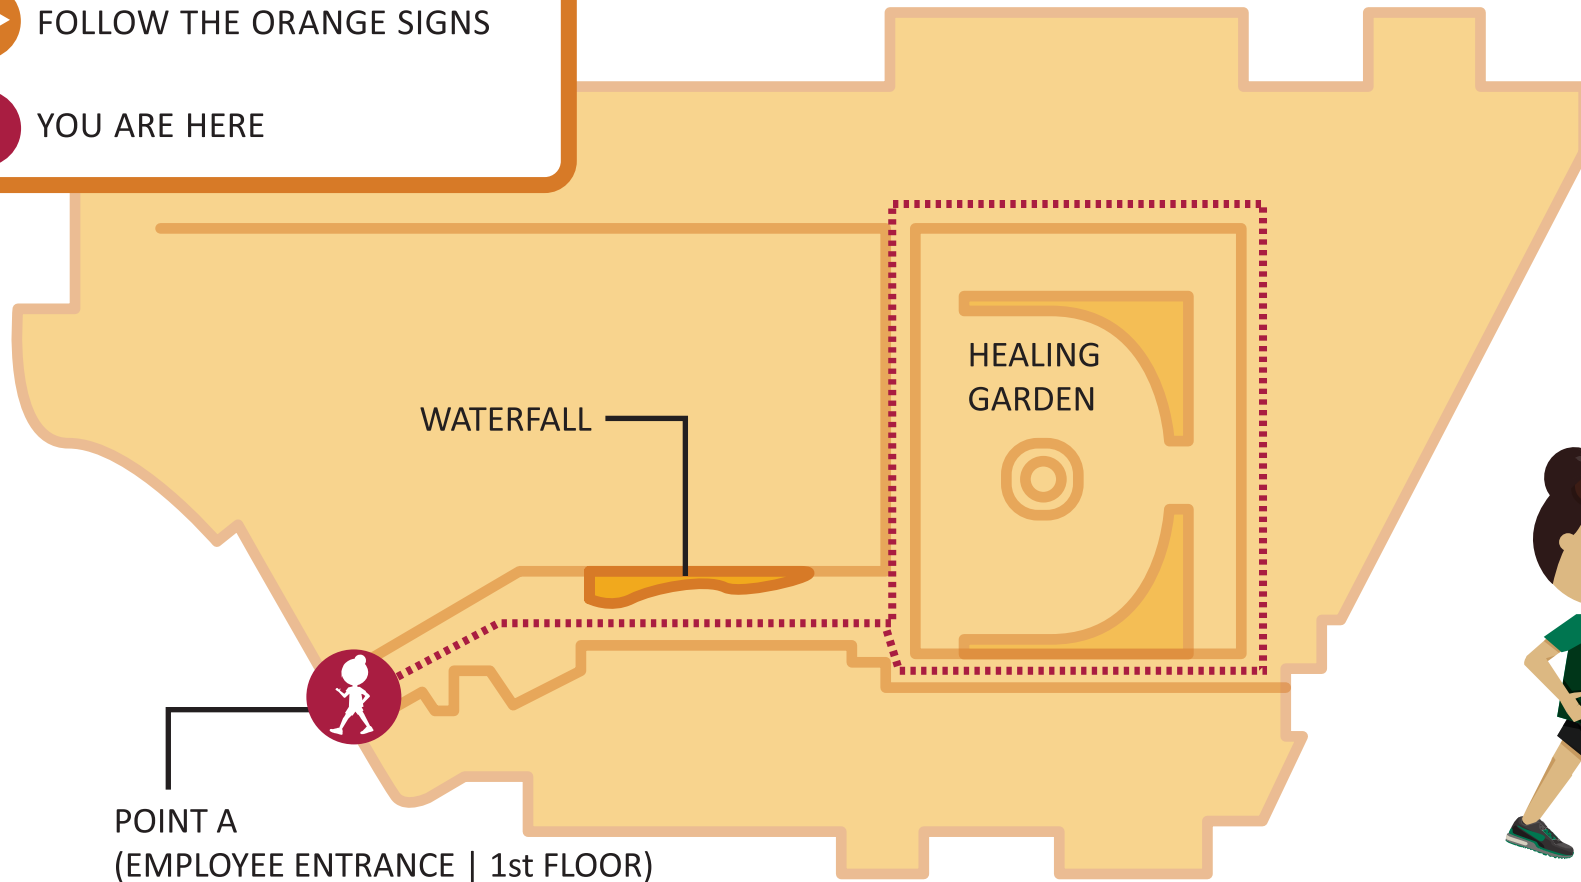

# WELLNESS WALKING TRAIL

WILMINGTON CAMPUS

## LEGEND

FOLLOW THE ORANGE SIGNS

YOU ARE HERE

POINT A  
(EMPLOYEE ENTRANCE | 1st FLOOR)

WATERFALL

HEALING  
GARDEN

## DISTANCE

ONE LOOP (POINT A - POINT A) | .2 MILES